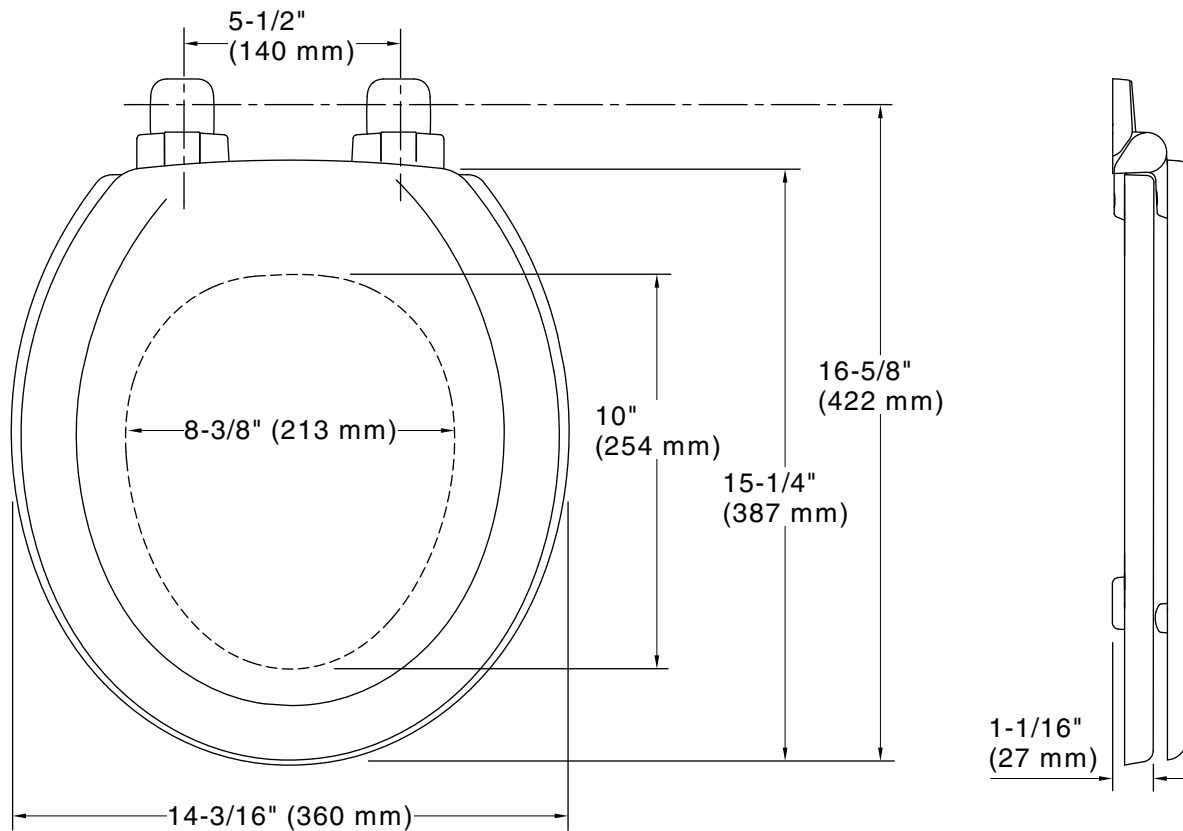

Color	Code	Description
	0	White
	96	Biscuit

Technical Information

All product dimensions are nominal.

Seat shape type: Round-front
Seat front type: Closed-front
Seat-mounting holes: 5-1/2" (140 mm)

Notes

Install this product according to the installation instructions.